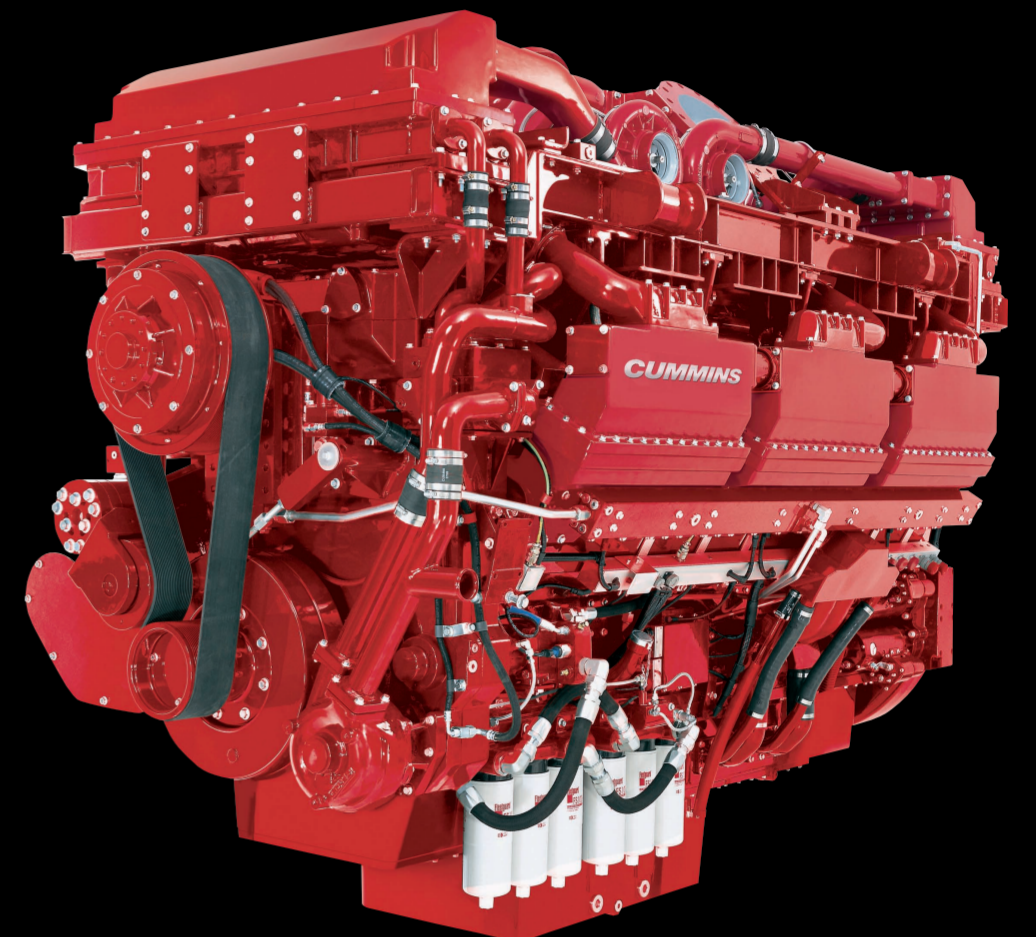

G-Drive Engines

Driving your power

X1.3
10 kWe

QSK78
2750 kWe

To learn more, visit cumminsgdrive.com

Our energy working for you.™